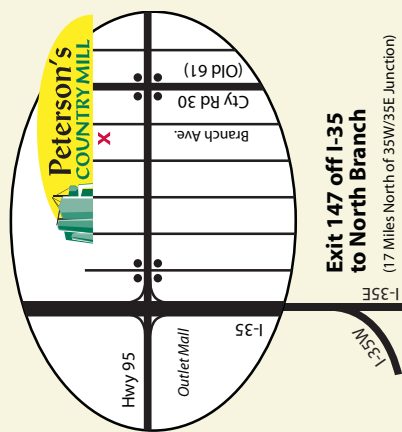

Store Hours:

Monday - Friday 9 a.m. - 8 p.m.
Saturday 8 a.m. - 6 p.m.
Sunday 10a.m. - 6 p.m.

38964 Branch Avenue • North Branch, MN 55056
www.petersonscountrymill.com • 651-674-4425