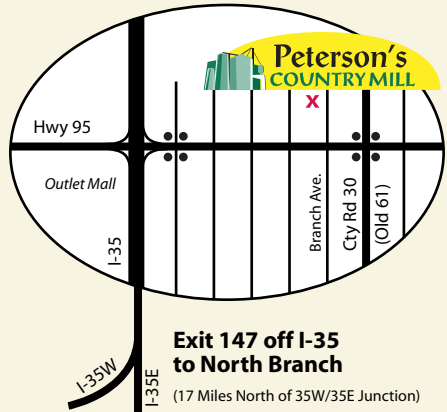

38964 Branch Avenue • North Branch, MN 55056
 www.petersonscountrymill.com
 651-674-4425 • 1-800-833-4704

Santa Day

Sat., December 3rd • 10 a.m. - 4 p.m.

- Santa's here for Christmas wishes & pictures. Bring your whole family, including your pets.