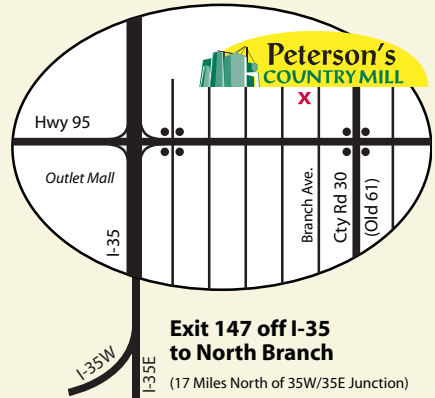

38964 Branch Avenue • North Branch, MN 55056
 www.petersonscountrymill.com
 651-674-4425 • 1-800-833-4704

November 2008
 Issue 902

Store Hours:

Mon. - Fri. 9 a.m. - 8 p.m.
 Sat. 8 a.m. - 6 p.m.
 Sun. 10a.m. - 6 p.m.